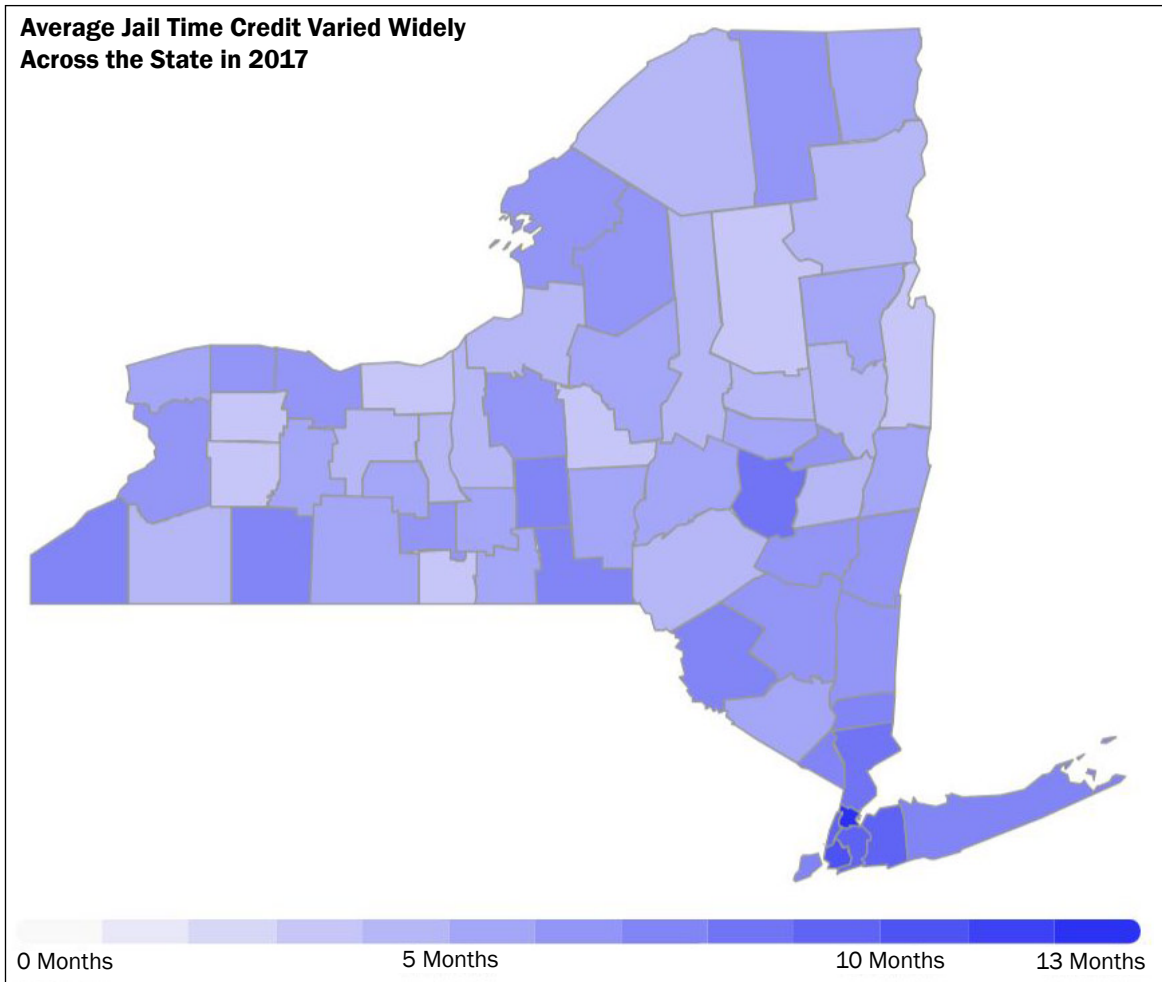

## How Does the Time Spent in Local Jails Vary by County for Inmates Ultimately Destined for New York State Prison?

In 2017 there were just over 12,800 newly sentenced inmates in the New York State prison system. Roughly 5,300 (42 percent) of these new inmates had been sentenced in New York City courtrooms. The others were sentenced by judges in one of the state's other 57 counties. Many of these inmates had already spent considerable time in local jails.

The amount of time an individual must spend in state prison is reduced by the period of time spent in a local jail because they were denied bail or unable to post bail while awaiting trial and then as their case is heard in court. This interval is referred to as jail time credit. Most of this credit is usually earned prior to conviction. Localities bear the cost of incarcerating detainees. For example, the time an inmate bound for state prison has spent on Rikers Island or another city jail effectively shifts to New York City costs that would otherwise be borne by the state. IBO compared the average length of time prison-bound inmates spent in New York City jails in 2017 with the average in other parts of the state.

- Inmates from New York City spent an average of 10.7 months in jail—from arrest to trial to transfer to state prison—in 2017. The comparable figure was 6.6 months for the roughly 7,500 inmates sentenced from courtrooms elsewhere throughout the state.
- Jail time credit for inmates sentenced in New York City courtrooms varied by borough: from an average of 8.3 months on Staten Island to over a year (13.7 months) in the Bronx.
- If the average jail time credit in 2017 was the same in New York City as the average for the rest of the state, the city would have saved about \$50 million in incarceration costs.