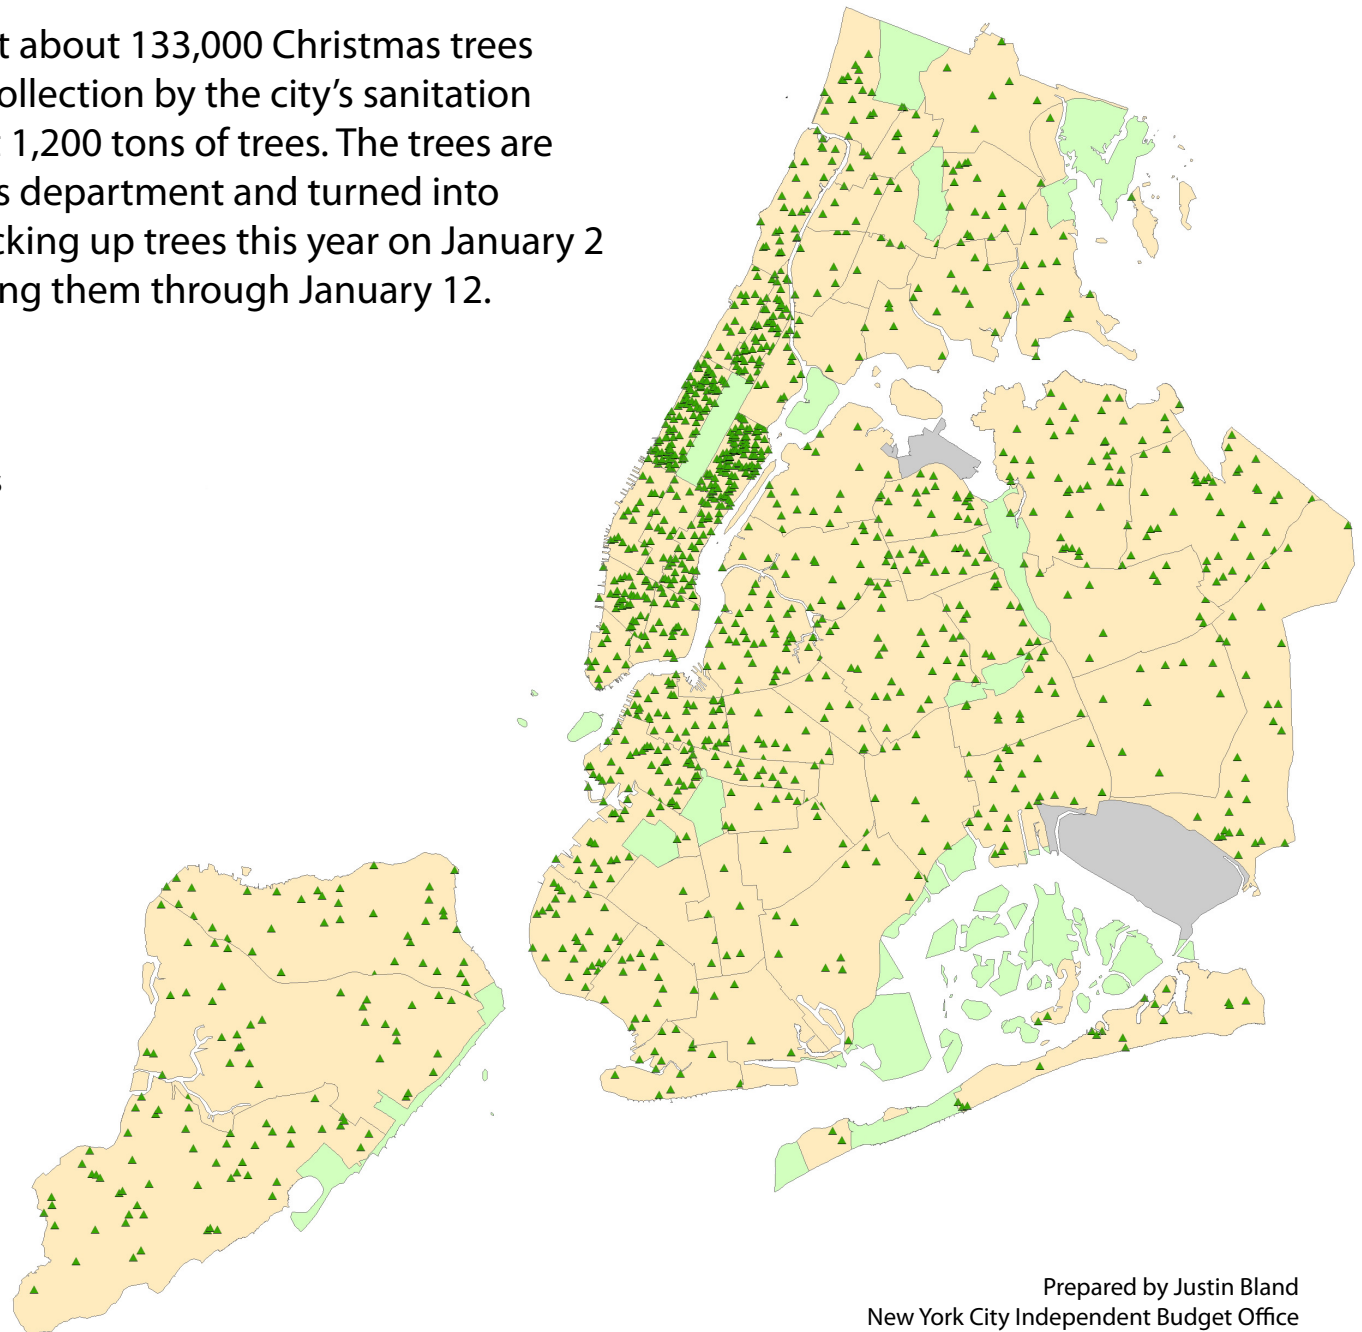

# How Many Christmas Trees Do New Yorkers Leave for Curbside Pick-up?

Last year, New Yorkers left about 133,000 Christmas trees outside their homes for collection by the city's sanitation department. That's about 1,200 tons of trees. The trees are then brought to the parks department and turned into mulch. The city began picking up trees this year on January 2 and will continue collecting them through January 12.