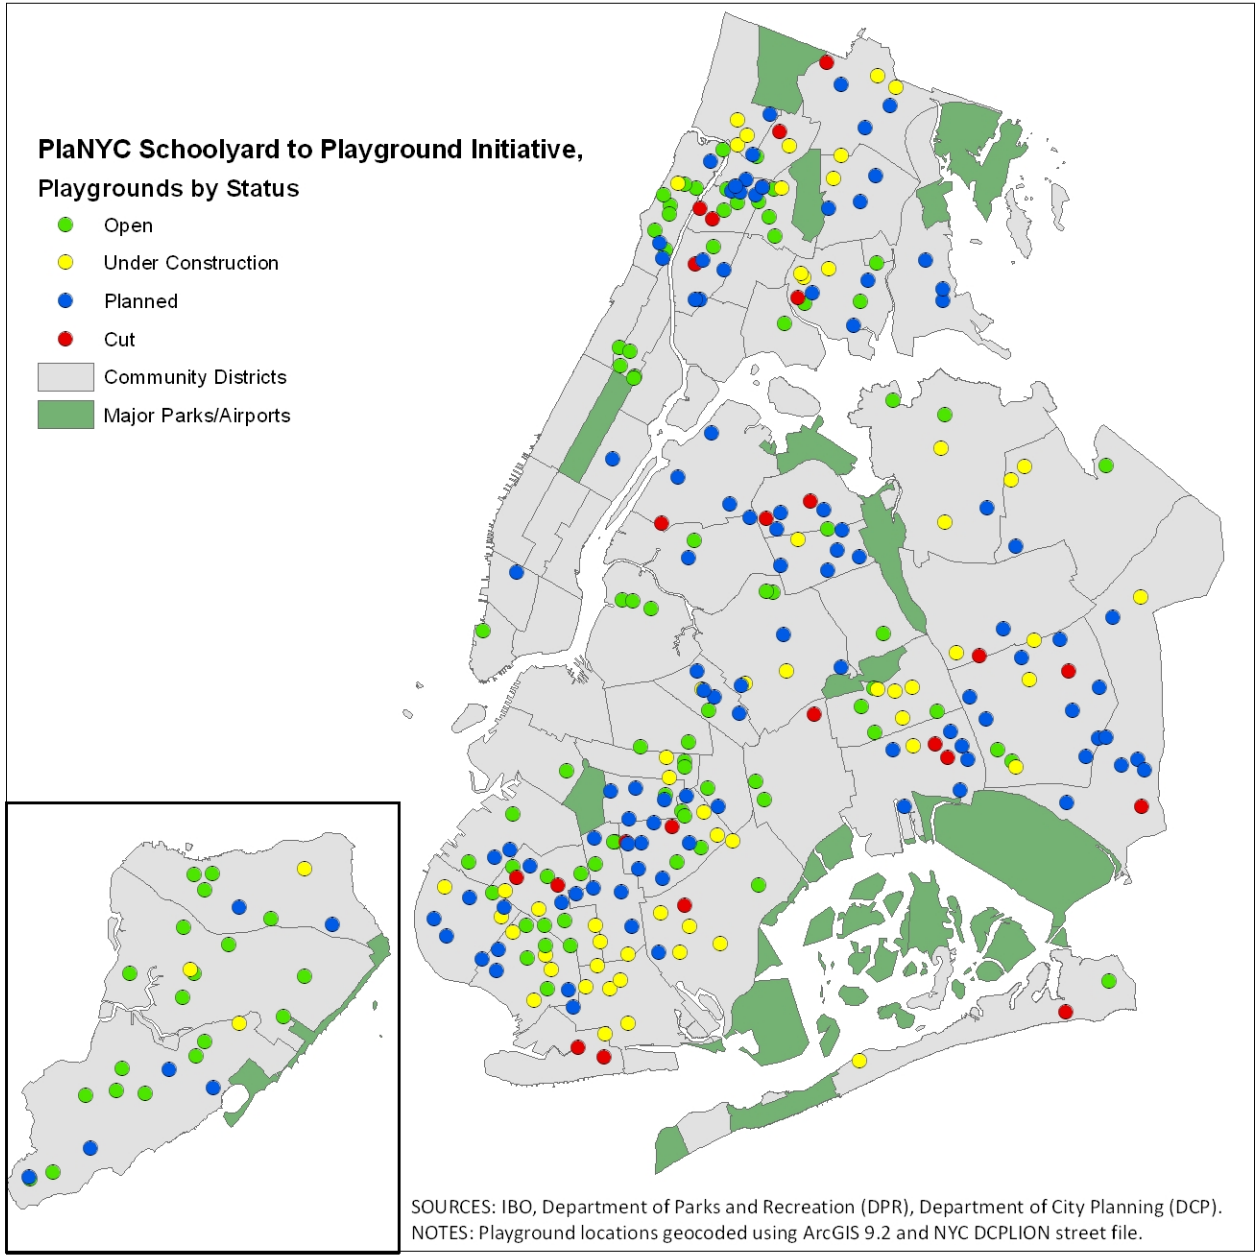

**PlaNYC Schoolyard to Playground Initiative,
Playgrounds by Status**

- Open
- Under Construction
- Planned
- Cut
- Community Districts
- Major Parks/Airports

SOURCES: IBO, Department of Parks and Recreation (DPR), Department of City Planning (DCP).
NOTES: Playground locations geocoded using ArcGIS 9.2 and NYC DCPLION street file.